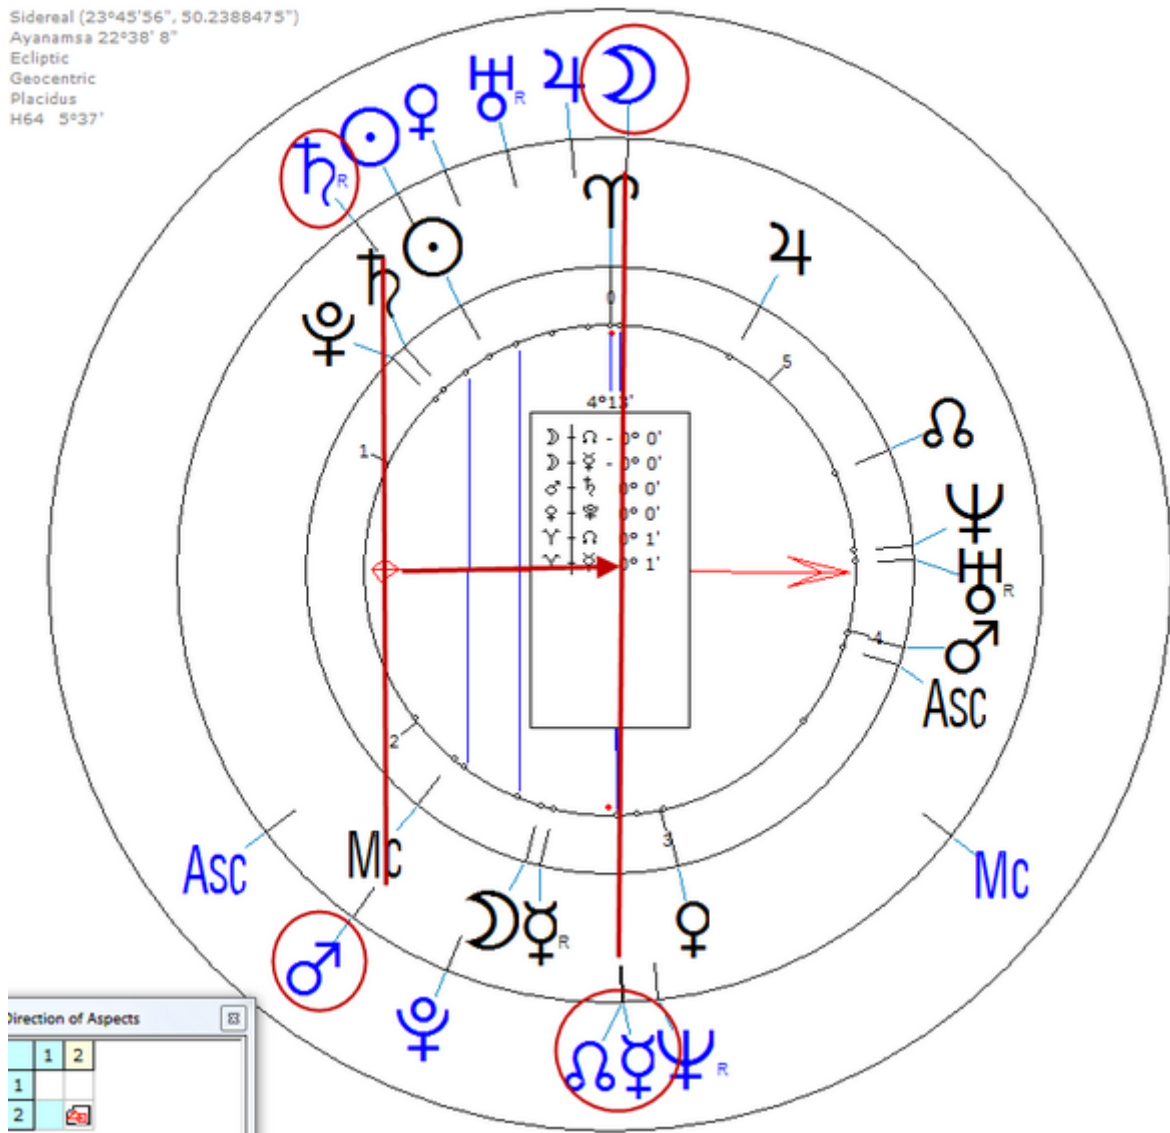

Stewart, Jay

6 September 1918 at 23:00 (= 11:00 PM)Summitville, Indiana, 40n20, 85w39

American television and radio announcer.

<https://www.astro.com/astro-databank/Stewart,_Jay>

Stewart committed suicide on 17 September 1989, aged 71, in Los Angeles, California.

Solar Return (Harmonic 64)

Solar $\♂/\♁$ = Solar $\♃/\♃$ = Solar $\♃/\♁$

Solar $\♂/\♁$ = Solar $\♃$ = Solar $\♃$ = Solar $\♁$

Stewart, Jay
6 September 1918 Fri 23:00 (GMT-5) 40°20'19"N 85°38'40"W
Summitville IN, Madison, USA
Sidereal (23°45'56", 50.2388475")
Ayanamsa 22°38' 8"
Ecliptic
Geocentric
Placidus
H64 5°37'